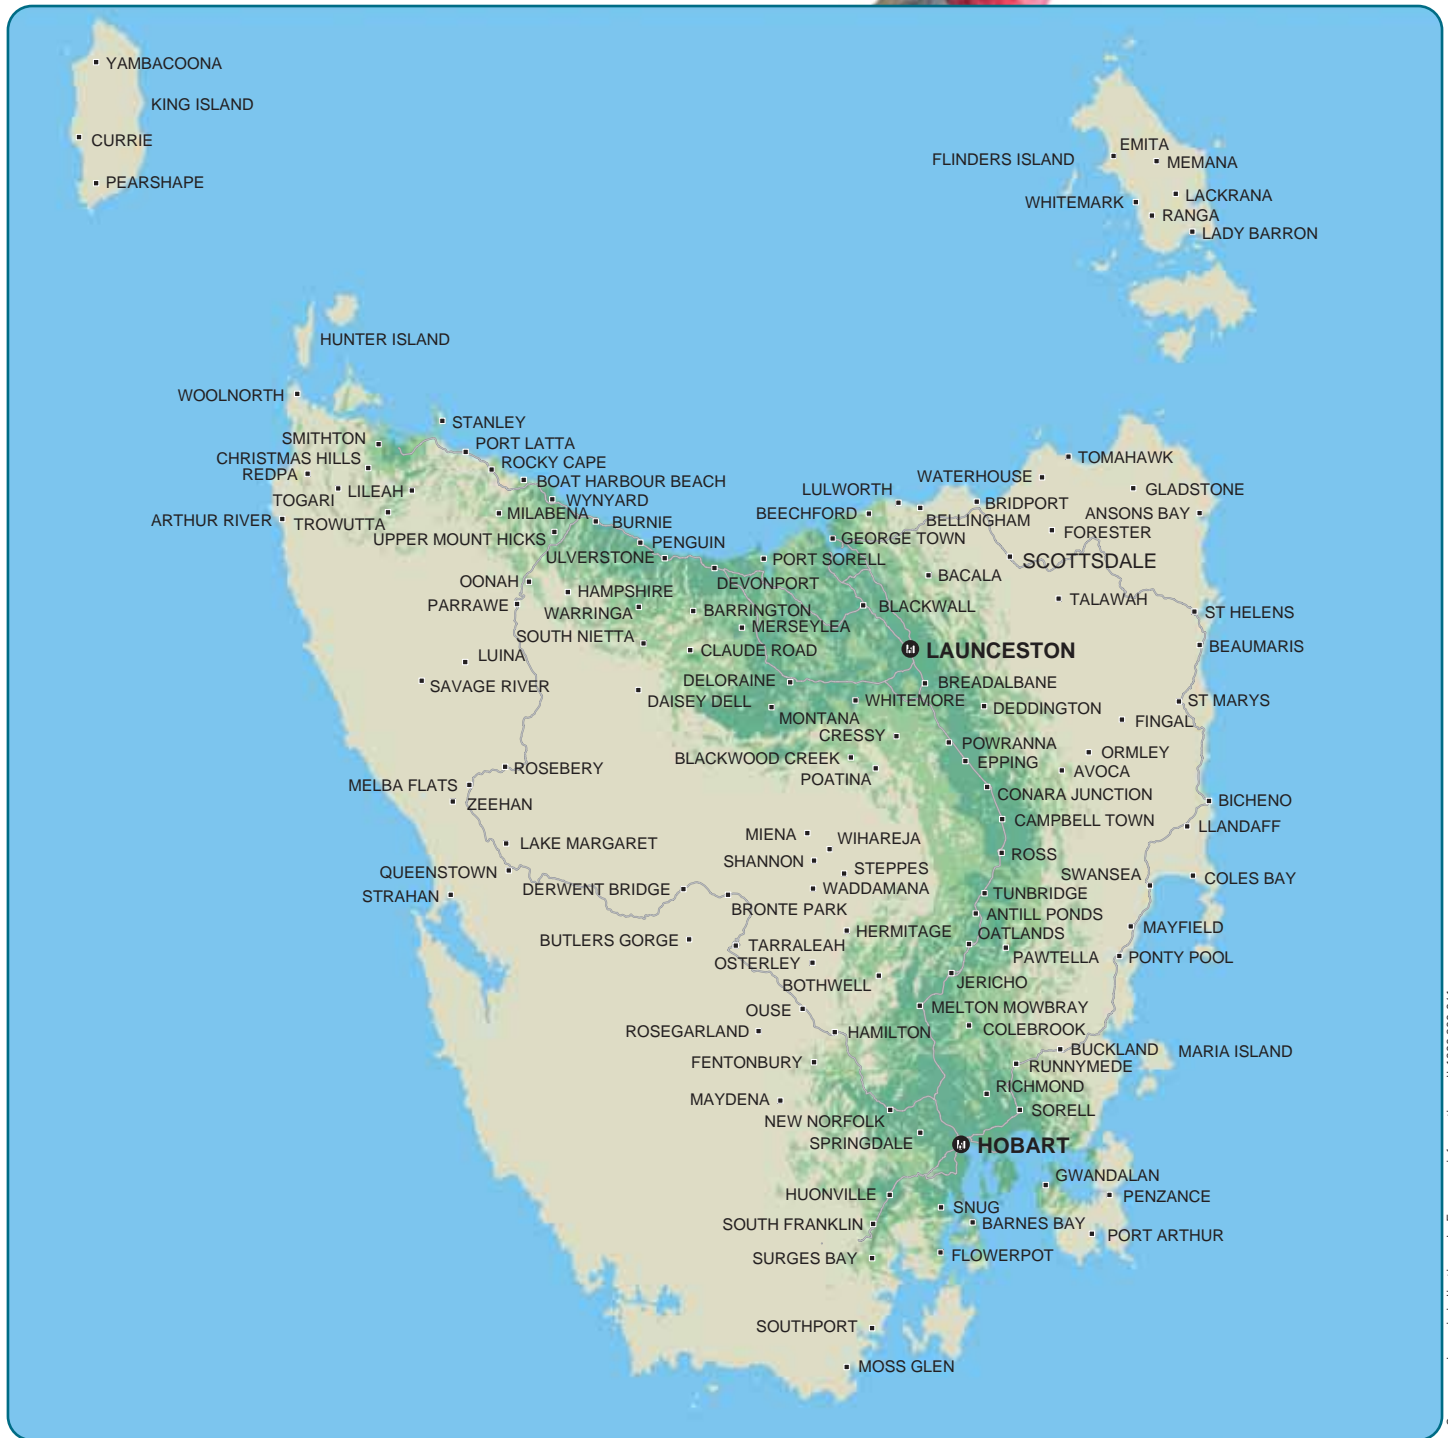

Optus GSM Coverage - Tasmania

Can you hear me?

1273813/0306

On street coverage as at March 2006	Car-kit with external antenna coverage as at March 2006	Future coverage planned	No coverage at this time, MobileSat™ coverage available

For further information, contact our 24 hour Mobile Technical Support Team on 1300 300 041 or visit our website at www.optus.com.au